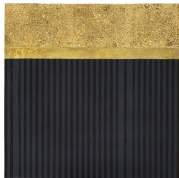

Framed \$1,500

**X-Files (Green on Black)**  
2007, oil on paper  
18.75 x 17.75 inches (30 x 22.5 inch paper)  
32 x 24 inches framed

Framed \$1,500

**Untitled (Yellow on Olive)**  
2007, oil on paper  
18.75 x 17.75 inches (30 x 22.5 inch paper)  
32 x 24 inches framed

Framed \$1,500

**X-Files (Yellow on Blue)**

2007, oil on paper  
18.75 x 17.75 inches (30 x 22.5 inch paper)  
32 x 24 inches framed

Framed \$1,500

**Joss #2**

2002, bamboo paper and silver leaf on printmaking paper,  
16 x 6.5 inches (30 x 22.5 inch paper)  
33.5 x 25.5 inches framed

Framed SOLD

**Untitled (Gold Leaf on Black)**

2002, gold leaf and oil on paper,  
16 x 16 inches (30 x 22.5 inch paper)  
32 x 24 inches framed

Framed \$1,500

**Untitled (Gold Leaf on Black and Tan)**

2002, gold leaf and oil on paper,  
16 x 15 inches (30 x 22.5 inch paper)  
32 x 24 inches framed