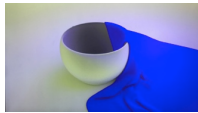

Denver + Marfa rulegallery.com
info@rulegallery.com 303-800-6776

Where You Are Not

Caleb Hahne & Molly Bounds

Caleb Hahne, *Pieces of Me (Close to You)*
2017, oil on panel
32 x 24 inches

\$2,200

Molly Bounds, *There, There*
2017, oil on canvas
30 x 40 inches

\$1,900

Molly Bounds, *Offerings I*
2017, glazed stoneware
13.5 x 3.5 x 3.5 inches

\$800

Caleb Hahne, *Here You Are Again, and So Am I*
2017, animation, ed of 5
8 second loop on drive
with unique hand drawn cover