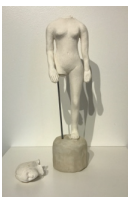

\$250

Molly Bounds, *Or So I Was Told*
2017, oil on canvas
30 x 30 inches

\$1,500

Caleb Hahne, *A Witness to Myself*
2017, oil on panel
16 x 11.75 inches

\$1,050

Molly Bounds, *Offerings II*
2017, glazed stoneware
12 x 6 x 5 inches

\$800

Caleb Hahne, *Azul Como Yo (Blue Like Me)*
2017, oil on panel
16 x 11.75 inches

\$1,050

Molly Bounds, *Offerings III*
2017, glazed stoneware
13.5 x 3 x 3.5 inches

\$800

Caleb Hahne, *Isolation*
2017, oil on panel
30 X 22 inches