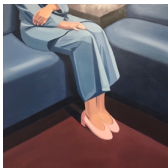

\$1,900

Molly Bounds, *Offerings I*
2017, glazed stoneware
13.5 x 3.5 x 3.5 inches

\$800

Caleb Hahne, *Here You Are Again, and So Am I*
2017, animation, ed of 5
8 second loop on drive
with unique hand drawn cover

\$250

Molly Bounds, *Or So I Was Told*
2017, oil on canvas
30 x 30 inches

\$1,500

Caleb Hahne, *A Witness to Myself*
2017, oil on panel
16 x 11.75 inches

\$1,050

Molly Bounds, *Offerings II*
2017, glazed stoneware
12 x 6 x 5 inches