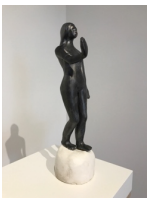

Molly Bounds, *Offerings IV*
2017, glazed stoneware
13.5 x 3 x 3.5 inches

$800