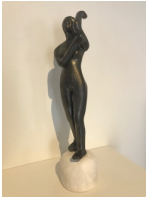

Denver + Marfa rulegallery.com
info@rulegallery.com 303-800-6776

Where You Are Not

Caleb Hahne & Molly Bounds

Caleb Hahne, *Pieces of Me (Close to You)*
2017, oil on panel
32 x 24 inches

\$2,200

Molly Bounds, *There, There*
2017, oil on canvas
30 x 40 inches

\$1,900

Molly Bounds, *Offerings I*
2017, glazed stoneware
13.5 x 3.5 x 3.5 inches

\$800

Caleb Hahne, *Here You Are Again, and So Am I*
2017, animation, ed of 5
8 second loop on drive
with unique hand drawn cover