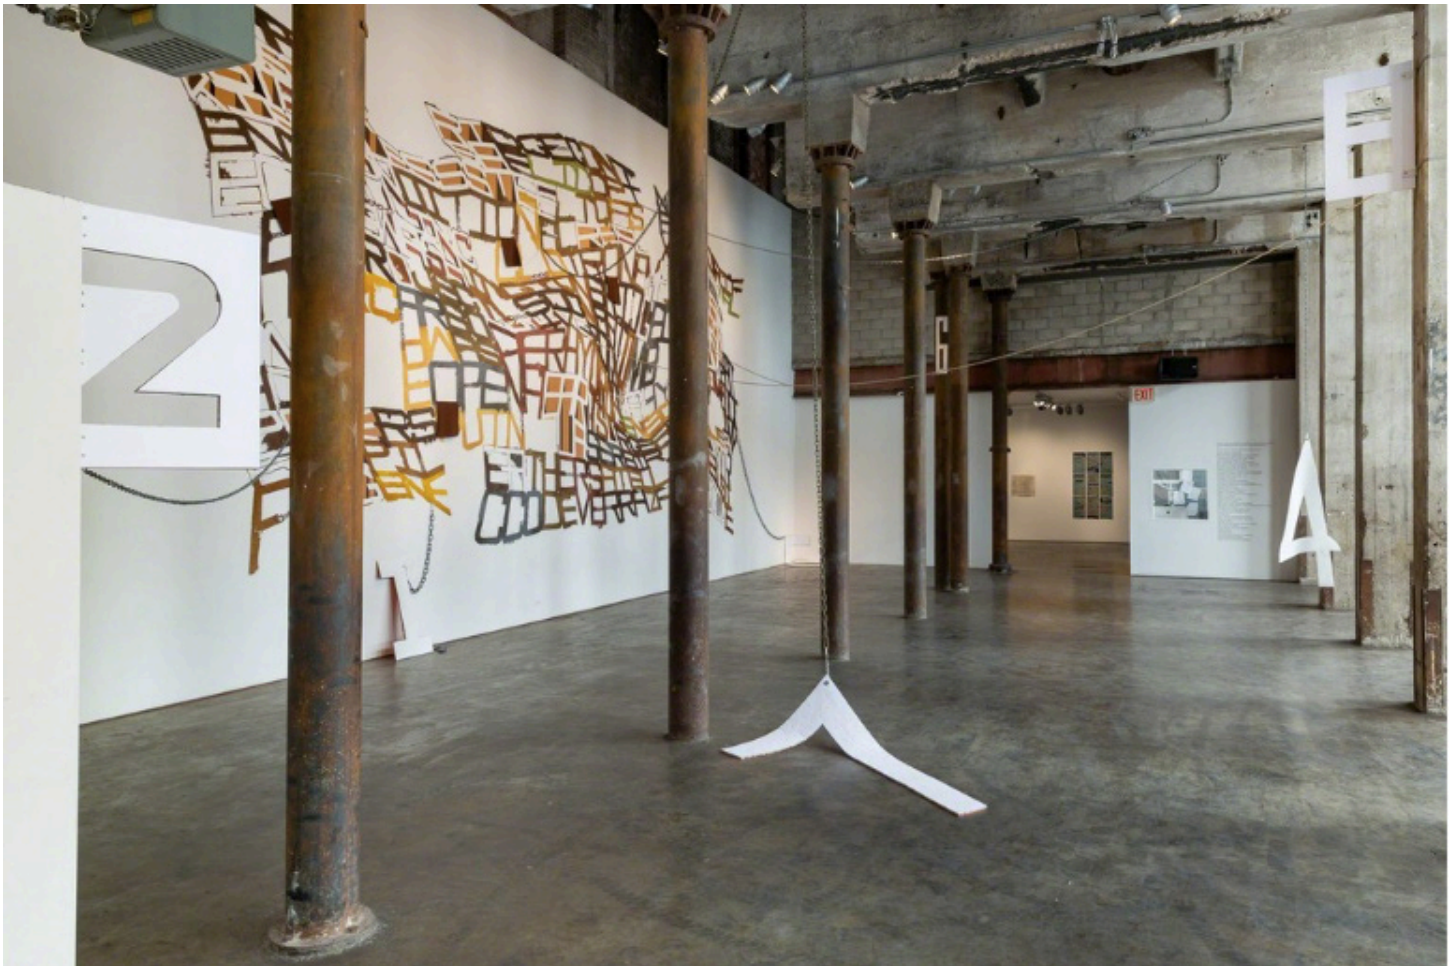

# Linda Herritt: Grease Rust Soot Sweat

Artsy / 2017

Linda Herritt's site-specific installation, *Grease Rust Soot Sweat* is based on a portion of Buckminster Fuller's list of impactful inventions, the large-scale, text-based piece exists as a three-dimensional diagram, undulating off Smack Mellon's largest wall.

*Grease Rust Soot Sweat*, Smack Mellon, 92 Plymouth Street, Brooklyn, Mar 11th – Apr 23rd